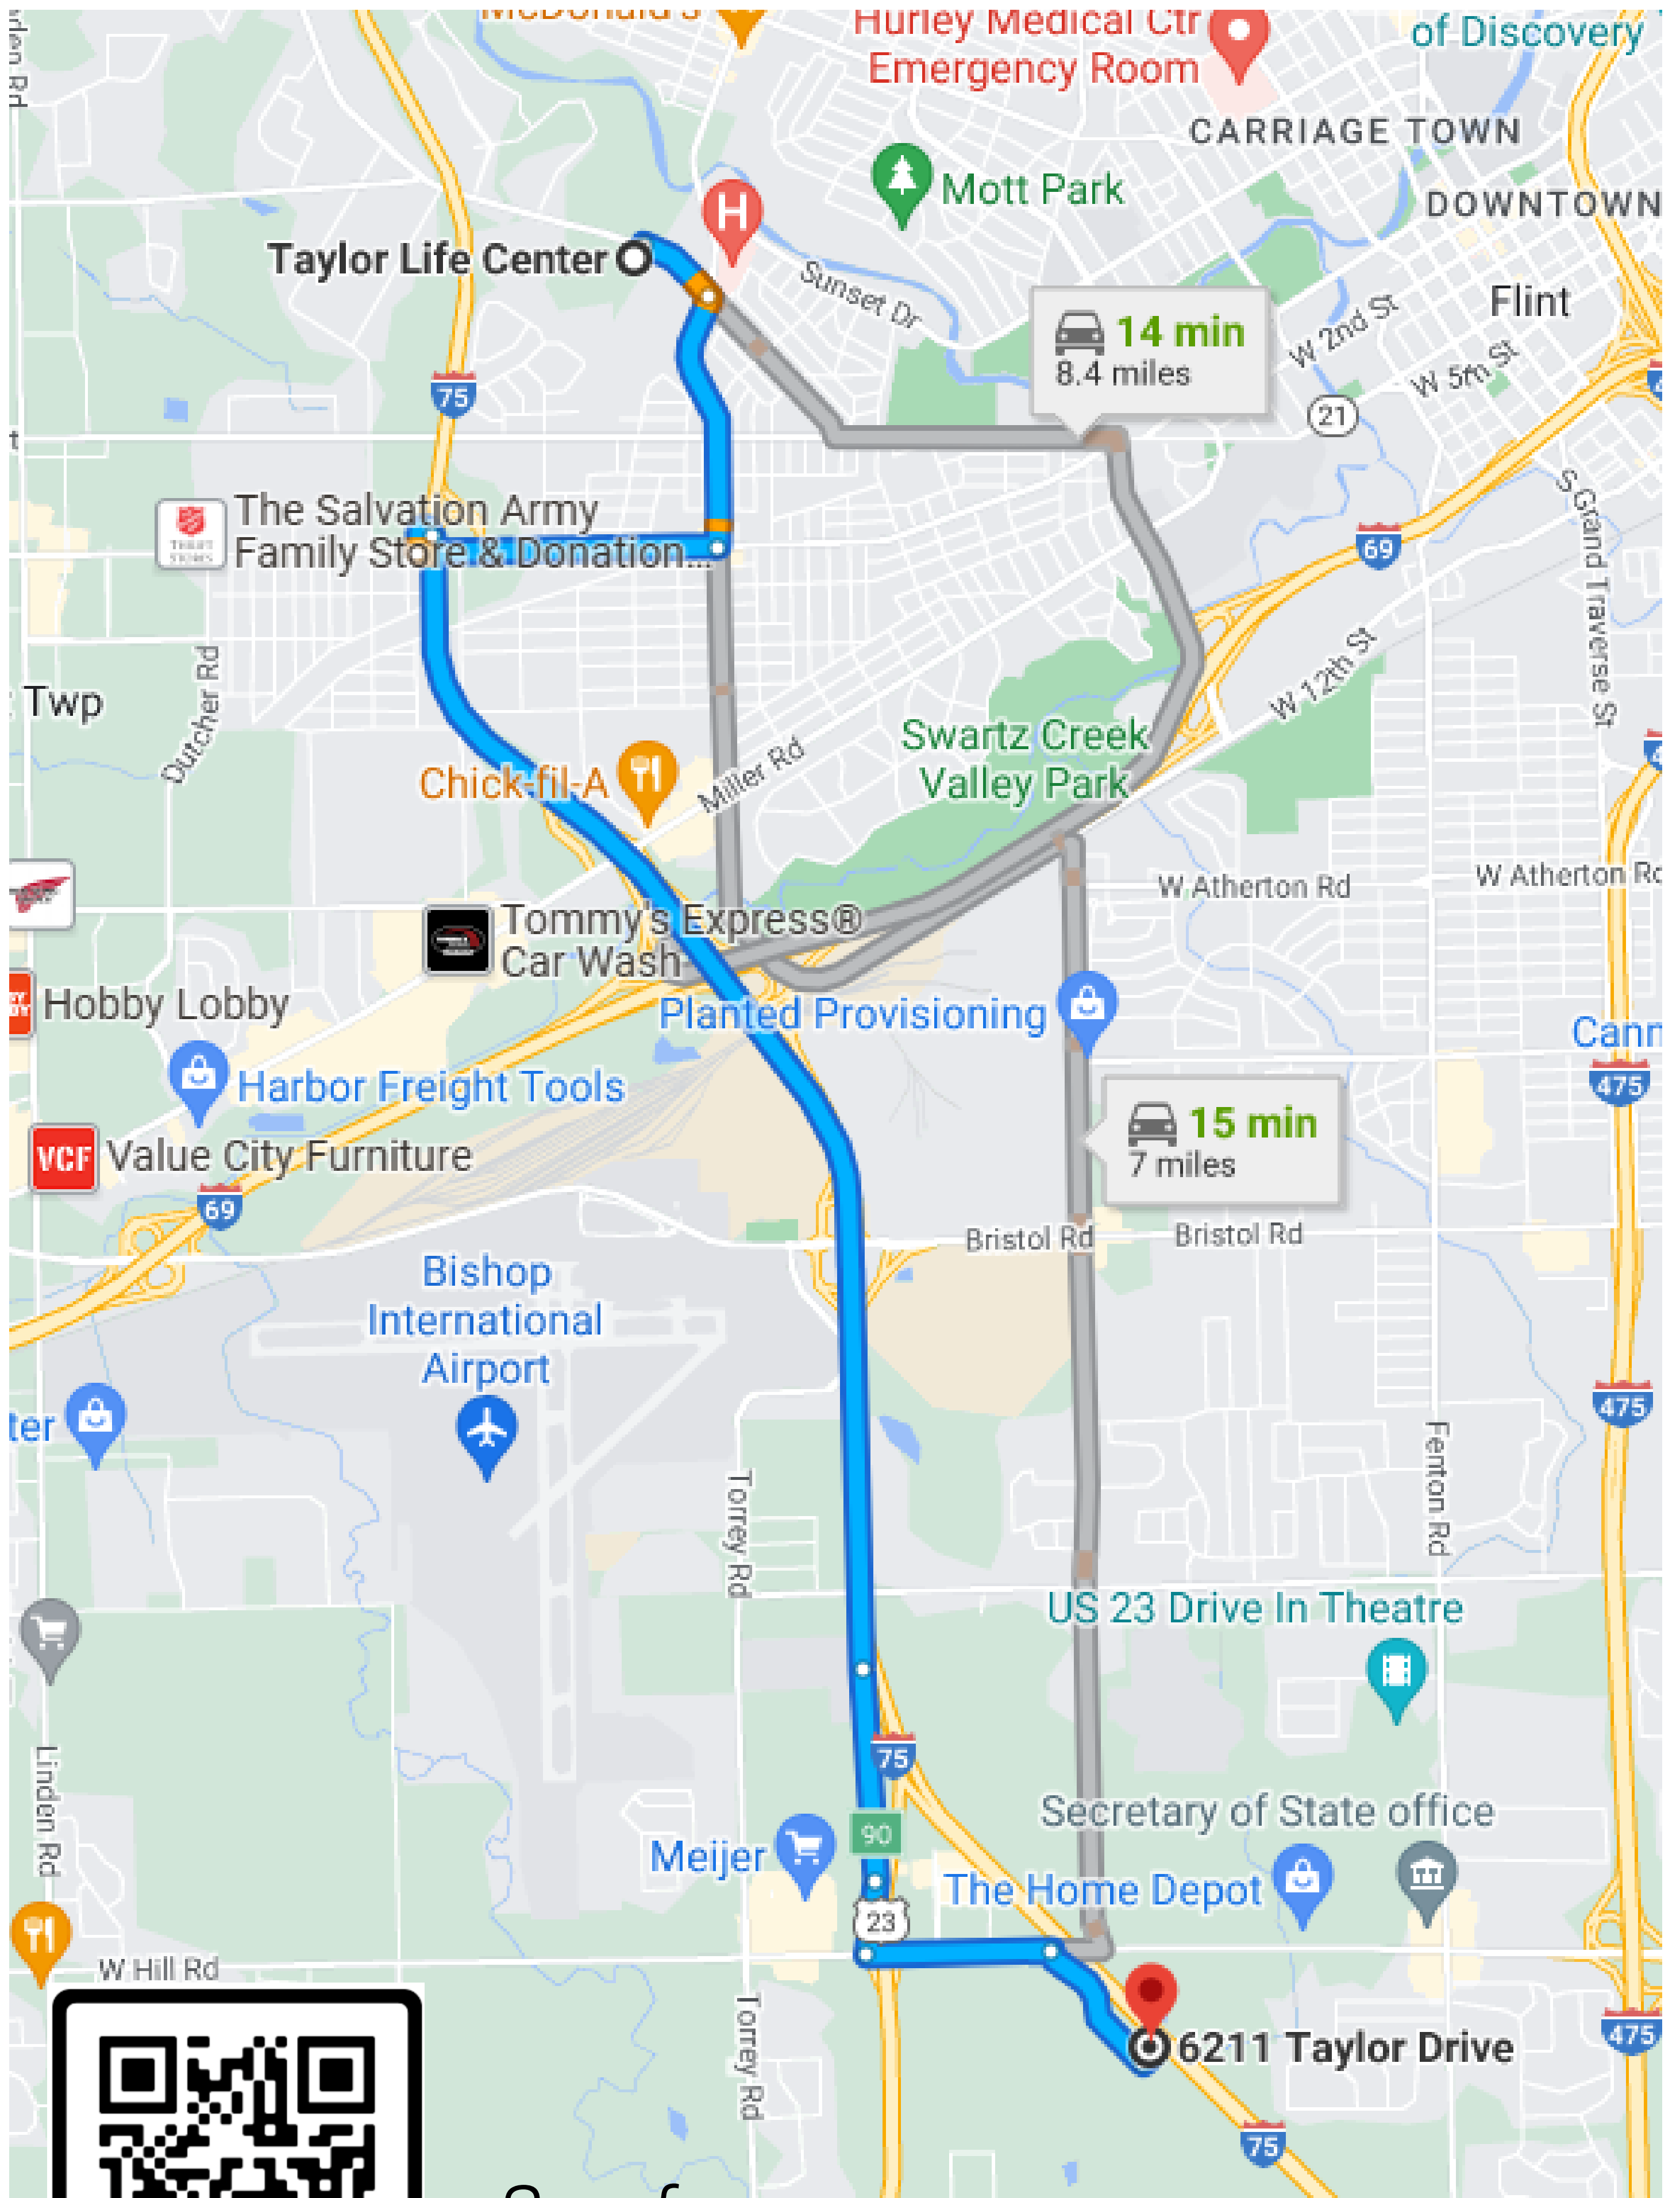

TAYLOR LIFE CENTER

For a better tomorrow.

WE HAVE MOVED

Please visit our new location:

NEW LOCATION

Open for business:
December 11th, 2023
Follow the signs for the
Customer Entrance.

Address

**6211 TAYLOR DRIVE
FLINT MI 48507**

Contact Info

810-237-0799
www.taylorlifecenter.org

*Scan for a map
between locations*

Scan for a map
between locations