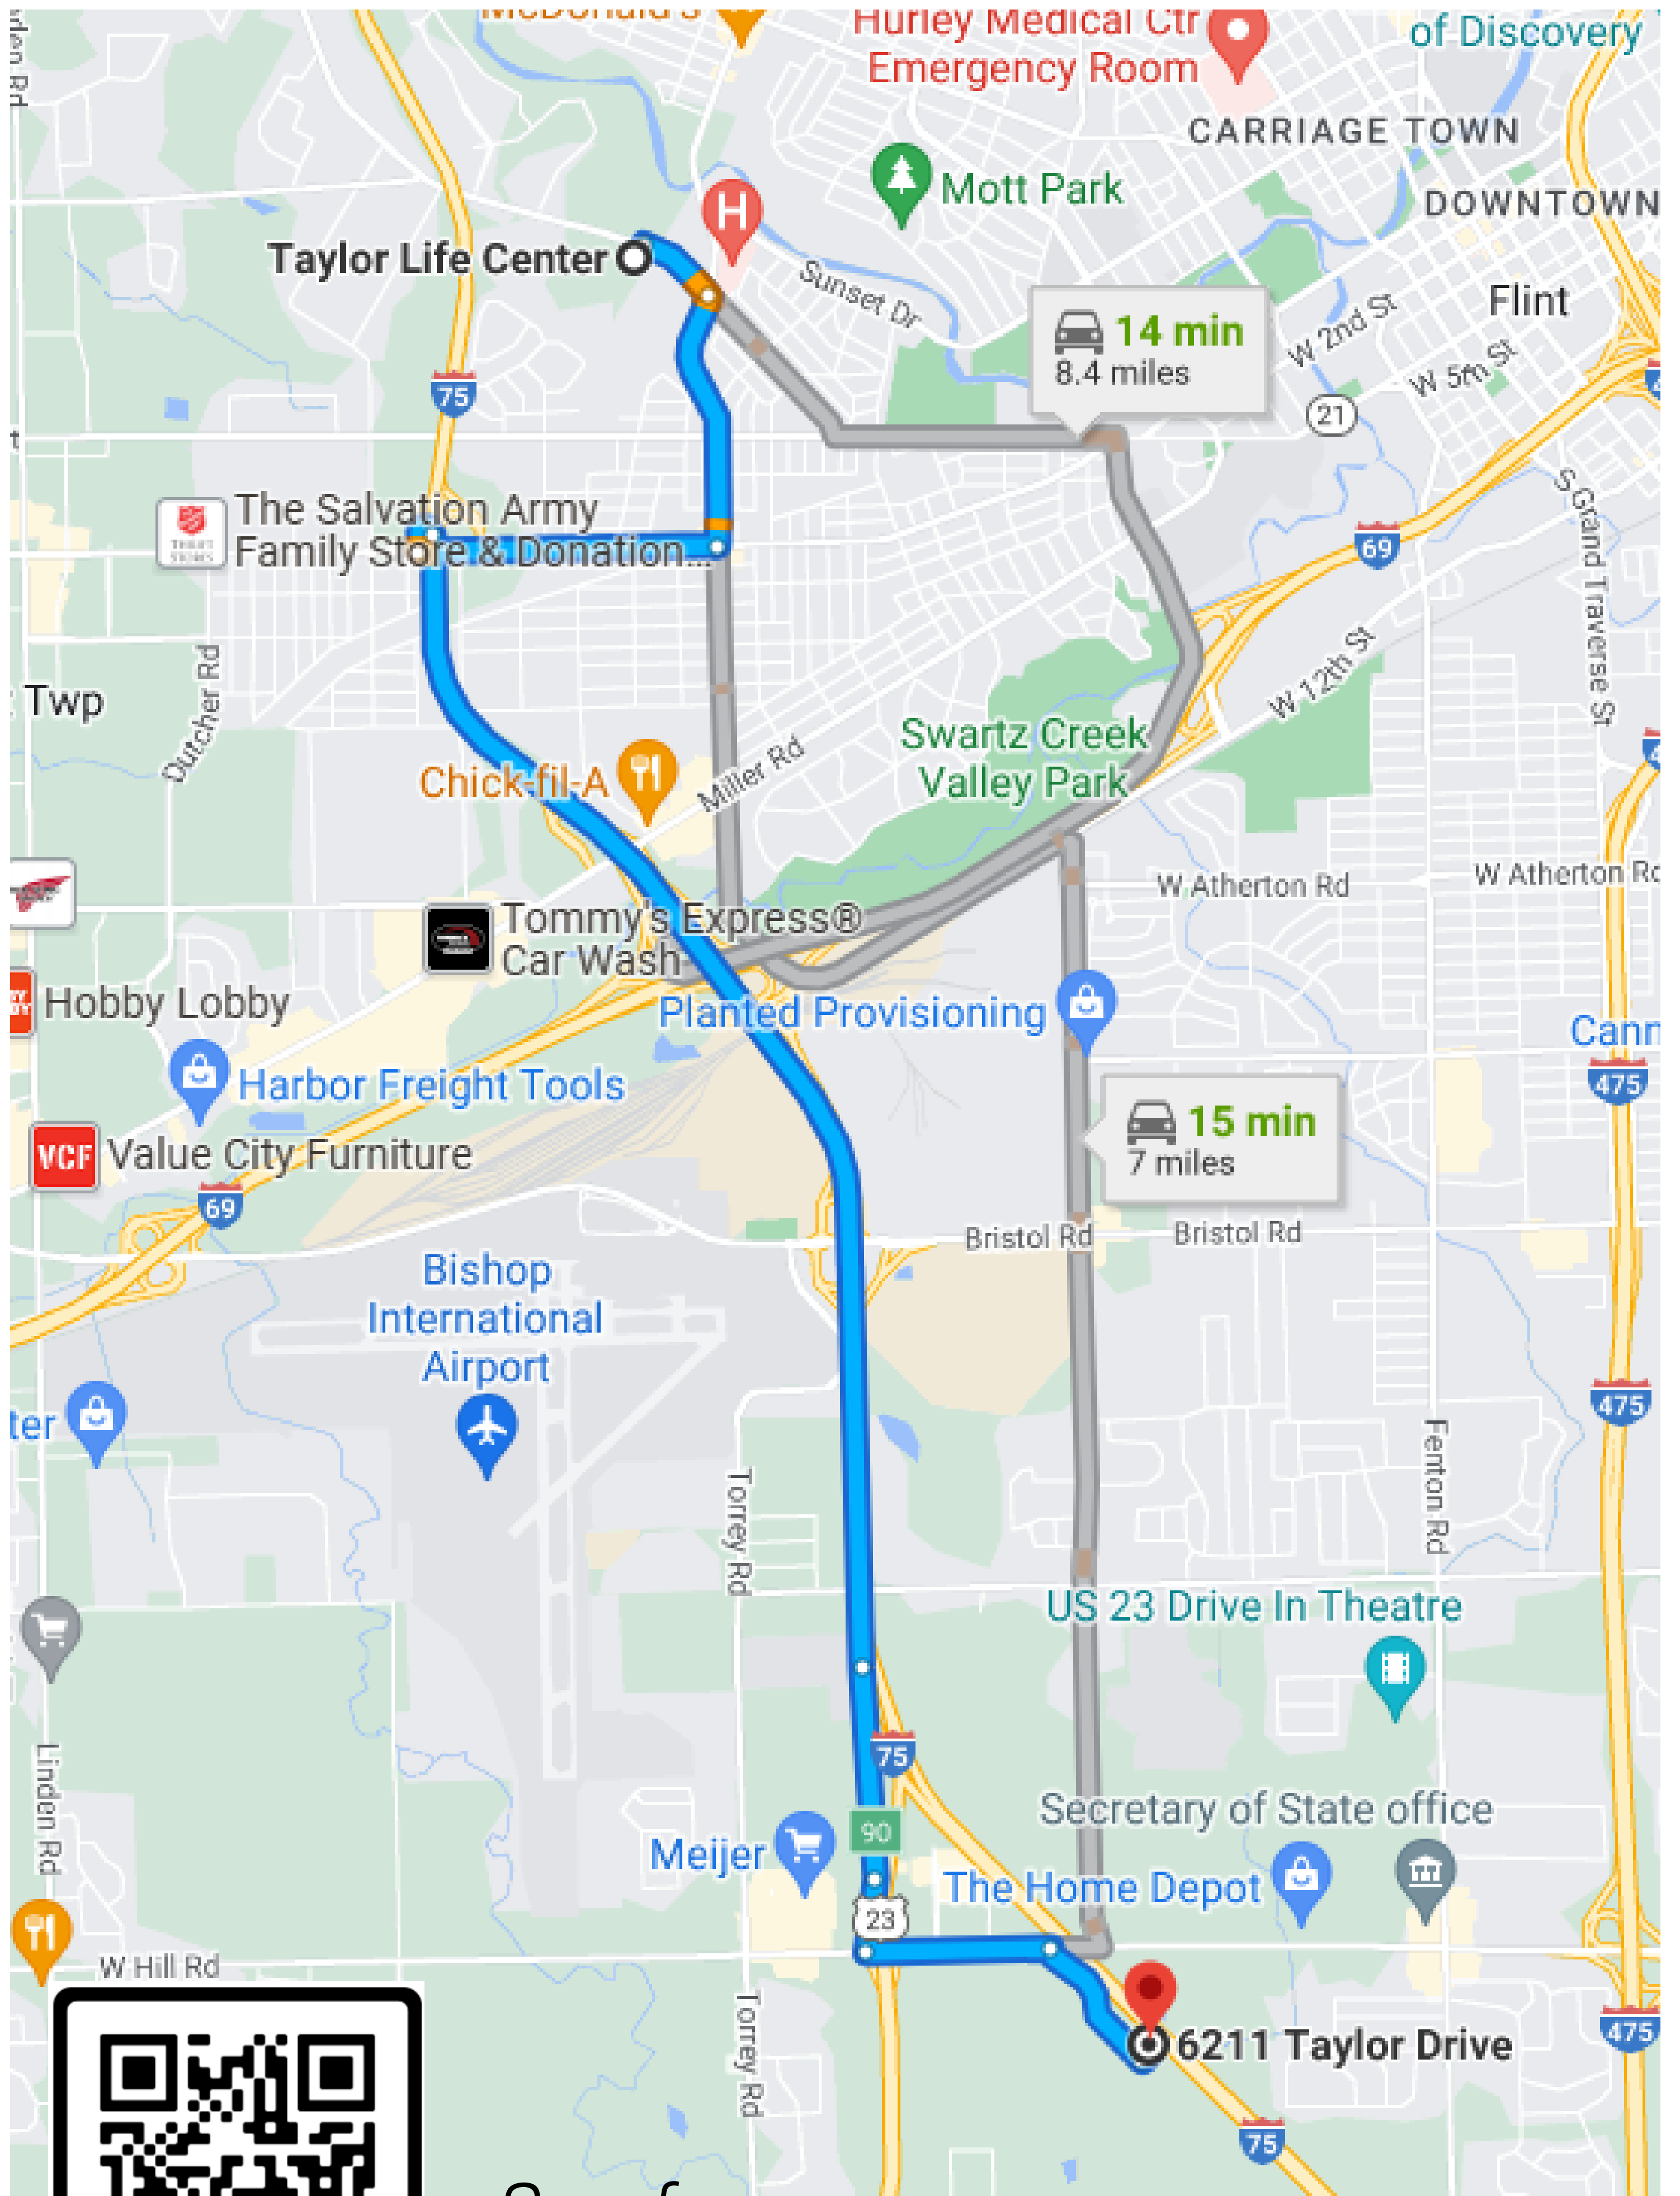

## **NEW LOCATION**

Open for business:  
December 11th, 2023  
Follow the signs for the  
Customer Entrance.

### **Address**

**6211 TAYLOR DRIVE  
FLINT MI 48507**

### **Contact Info**

810-237-0799  
[www.taylorlifecenter.org](http://www.taylorlifecenter.org)

*Scan for a map  
between locations*

*Scan for a map  
between locations*